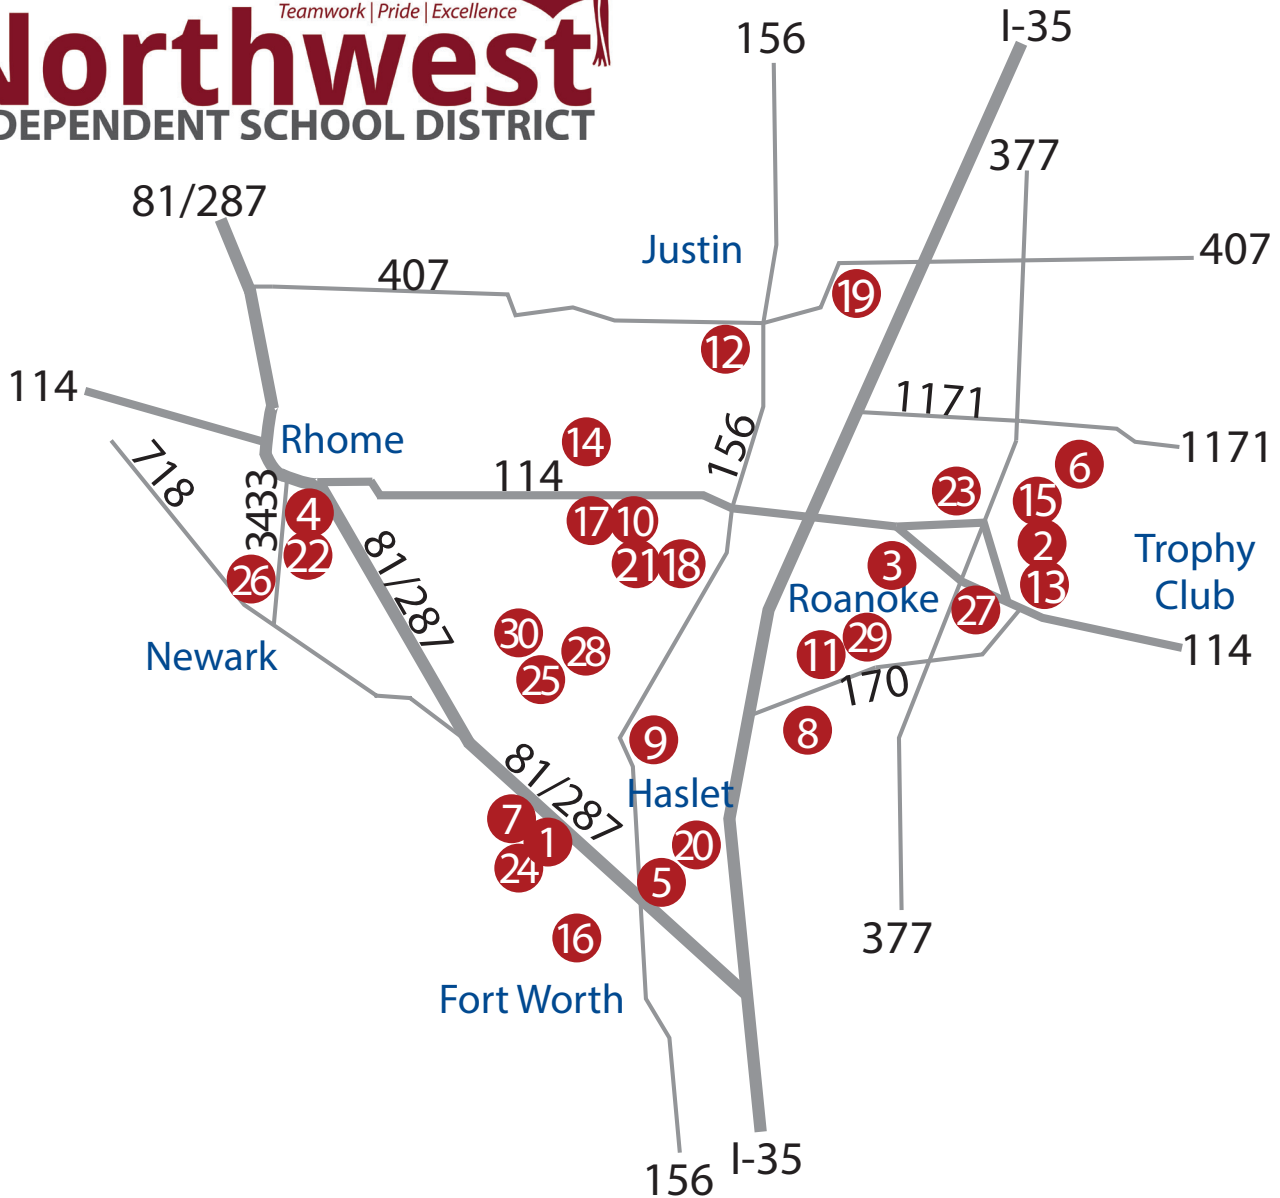

# Northwest

INDEPENDENT SCHOOL DISTRICT

- |  |  |  |  |
|--|--|--|--|
| 1. <b>Adams MS</b><br>1069 Eagle Blvd.<br>Fort Worth, TX 76052                   | 9. <b>Haslet Elementary</b><br>501 Schoolhouse Rd.<br>Haslet, TX 76052         | 17. <b>NISD Administration</b><br>2001 Texan Dr.<br>Justin, TX 76247           | 25. <b>Sendera Ranch Elem.</b><br>1216 Diamond Back Ln.<br>Haslet, TX 76052      |
| 2. <b>Beck Elementary</b><br>401 Parkview Dr.<br>Trophy Club, TX 76262           | 10. <b>Hatfield Elementary</b><br>2051 Texan Dr.<br>Justin, TX 76247           | 18. <b>Northwest High School</b><br>2301 Texan Drive<br>Justin, TX 76247       | 26. <b>Seven Hills Elementary</b><br>654 FM 3433<br>Newark, TX 76071             |
| 3. <b>Cox Elementary</b><br>1100 Litsey Road<br>Roanoke, TX 76262                | 11. <b>Hughes Elementary</b><br>13824 Lost Spurs Road<br>Roanoke, TX 76262     | 19. <b>Outdoor Learning Center</b><br>7773 Mulkey Ln.<br>Northlake, TX 76247   | 27. <b>Steele Accelerated HS</b><br>606 N. Walnut<br>Roanoke, TX 76262           |
| 4. <b>Chisholm Trail MS</b><br>583 FM 3433<br>Rhome, TX 76078                    | 12. <b>Justin Elementary</b><br>425 Boss Range Rd.<br>Justin, TX 76247         | 20. <b>Peterson Elementary</b><br>2000 Winter Hawk Dr.<br>Fort Worth, TX 76177 | 28. <b>Thompson Elementary</b><br>440 Wishbone Ln.<br>Haslet, TX 76052           |
| 5. <b>Curtis Elementary</b><br>9640 Belle Prairie Trail<br>Fort Worth, TX 76131  | 13. <b>Lakeview Elementary</b><br>100 Village Trail<br>Trophy Club, TX 76262   | 21. <b>Pike Middle School</b><br>2200 Texan Drive<br>Justin, TX 76247          | 29. <b>Tidwell Middle School</b><br>3937 Haslet-Roanoke Rd.<br>Roanoke, TX 76262 |
| 6. <b>Byron Nelson High School</b><br>2775 Bobcat Blvd.<br>Trophy Club, TX 76262 | 14. <b>Love Elementary</b><br>16301 Elementary Dr.<br>Justin, TX 76247         | 22. <b>Prairie View Elementary</b><br>609 FM 3433<br>Rhome, TX 76078           | 30. <b>Wilson Middle School</b><br>14250 Sendera Ranch<br>Haslet, TX 76052       |
| 7. <b>Eaton High School</b><br>1350 Eagle Blvd.<br>Fort Worth, TX 76052          | 15. <b>Medlin Middle School</b><br>601 Parkview Drive<br>Trophy Club, TX 76262 | 23. <b>Roanoke Elementary</b><br>1401 Lancelot<br>Roanoke, TX 76262            |  |
| 8. <b>Granger Elementary</b><br>12771 Saratoga Springs Cir.<br>Keller, TX 76244  | 16. <b>Nance Elementary</b><br>701 Tierra Vista Way<br>Fort Worth, TX 76131    | 24. <b>Schluter Elementary</b><br>1220 Mesa Crest Dr.<br>Haslet, TX 76052      |  |