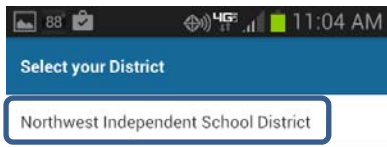

By *District Name/State*