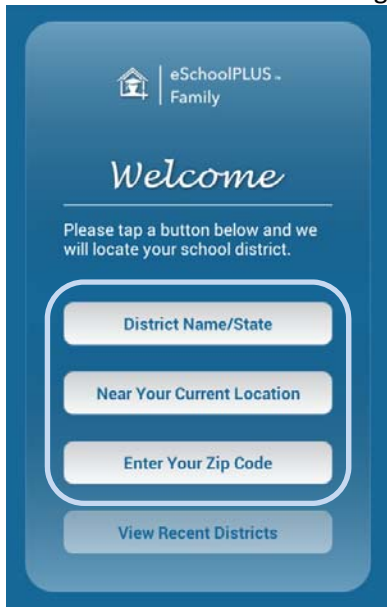

Chose the method for searching and selecting Northwest ISD: