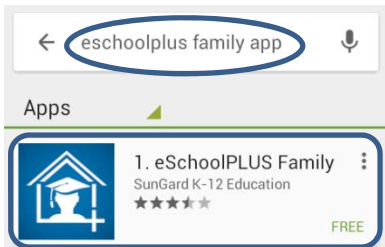

eSchoolPLUS Family App Installation Directions

Android

In Google Play, search for *eSchoolPLUS Family*. Tap the eSchoolPLUS Family app icon to begin installation.

Tap *Install* to install the eSchoolPLUS Family app.

Click the *Accept* button to accept the needs access authorization.

Apple

In the App Store, search for eSchoolPLUS Family. Tap the Get icon to begin installation.

Enter your password if required.

After the app has been installed, you can locate the eSchoolPLUS Family app on your home page.