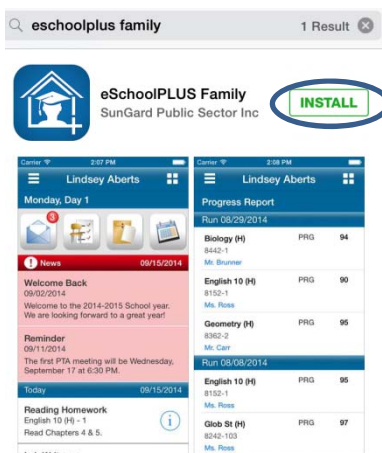

eSchoolPLUS Family App Installation Directions

Android

In Google Play, search for *eSchoolPLUS Family*. Tap the eSchoolPLUS Family app icon to begin installation.

Tap *Install* to install the eSchoolPLUS Family app.

Click the *Accept* button to accept the needs access authorization.

Apple

In the App Store, search for eSchoolPLUS Family. Tap the Get icon to begin installation.

Enter your password if required.

After the app has been installed, you can locate the eSchoolPLUS Family app on your home page.