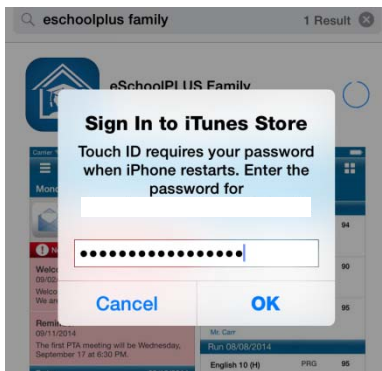

eSchoolPLUS Family App Installation Directions

Android

In Google Play, search for *eSchoolPLUS Family*. Tap the eSchoolPLUS Family app icon to begin installation.

Tap *Install* to install the eSchoolPLUS Family app.

Click the *Accept* button to accept the needs access authorization.

Apple

In the App Store, search for eSchoolPLUS Family. Tap the Get icon to begin installation.

Enter your password if required.

After the app has been installed, you can locate the eSchoolPLUS Family app on your home page.