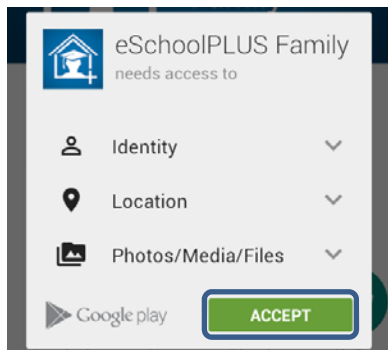

eSchoolPLUS Family App Installation Directions

Android

In Google Play, search for *eSchoolPLUS Family*. Tap the eSchoolPLUS Family app icon to begin installation.

Tap *Install* to install the eSchoolPLUS Family app.

Click the *Accept* button to accept the needs access authorization.

Apple

In the App Store, search for eSchoolPLUS Family. Tap the Get icon to begin installation.

Enter your password if required.

After the app has been installed, you can locate the eSchoolPLUS Family app on your home page.