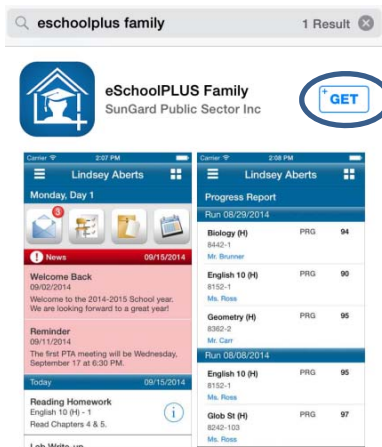

eSchoolPLUS Family App Installation Directions

Android

In Google Play, search for *eSchoolPLUS Family*. Tap the eSchoolPLUS Family app icon to begin installation.

Tap *Install* to install the eSchoolPLUS Family app.

Click the *Accept* button to accept the needs access authorization.

Apple

In the App Store, search for eSchoolPLUS Family. Tap the Get icon to begin installation.

Enter your password if required.

After the app has been installed, you can locate the eSchoolPLUS Family app on your home page.